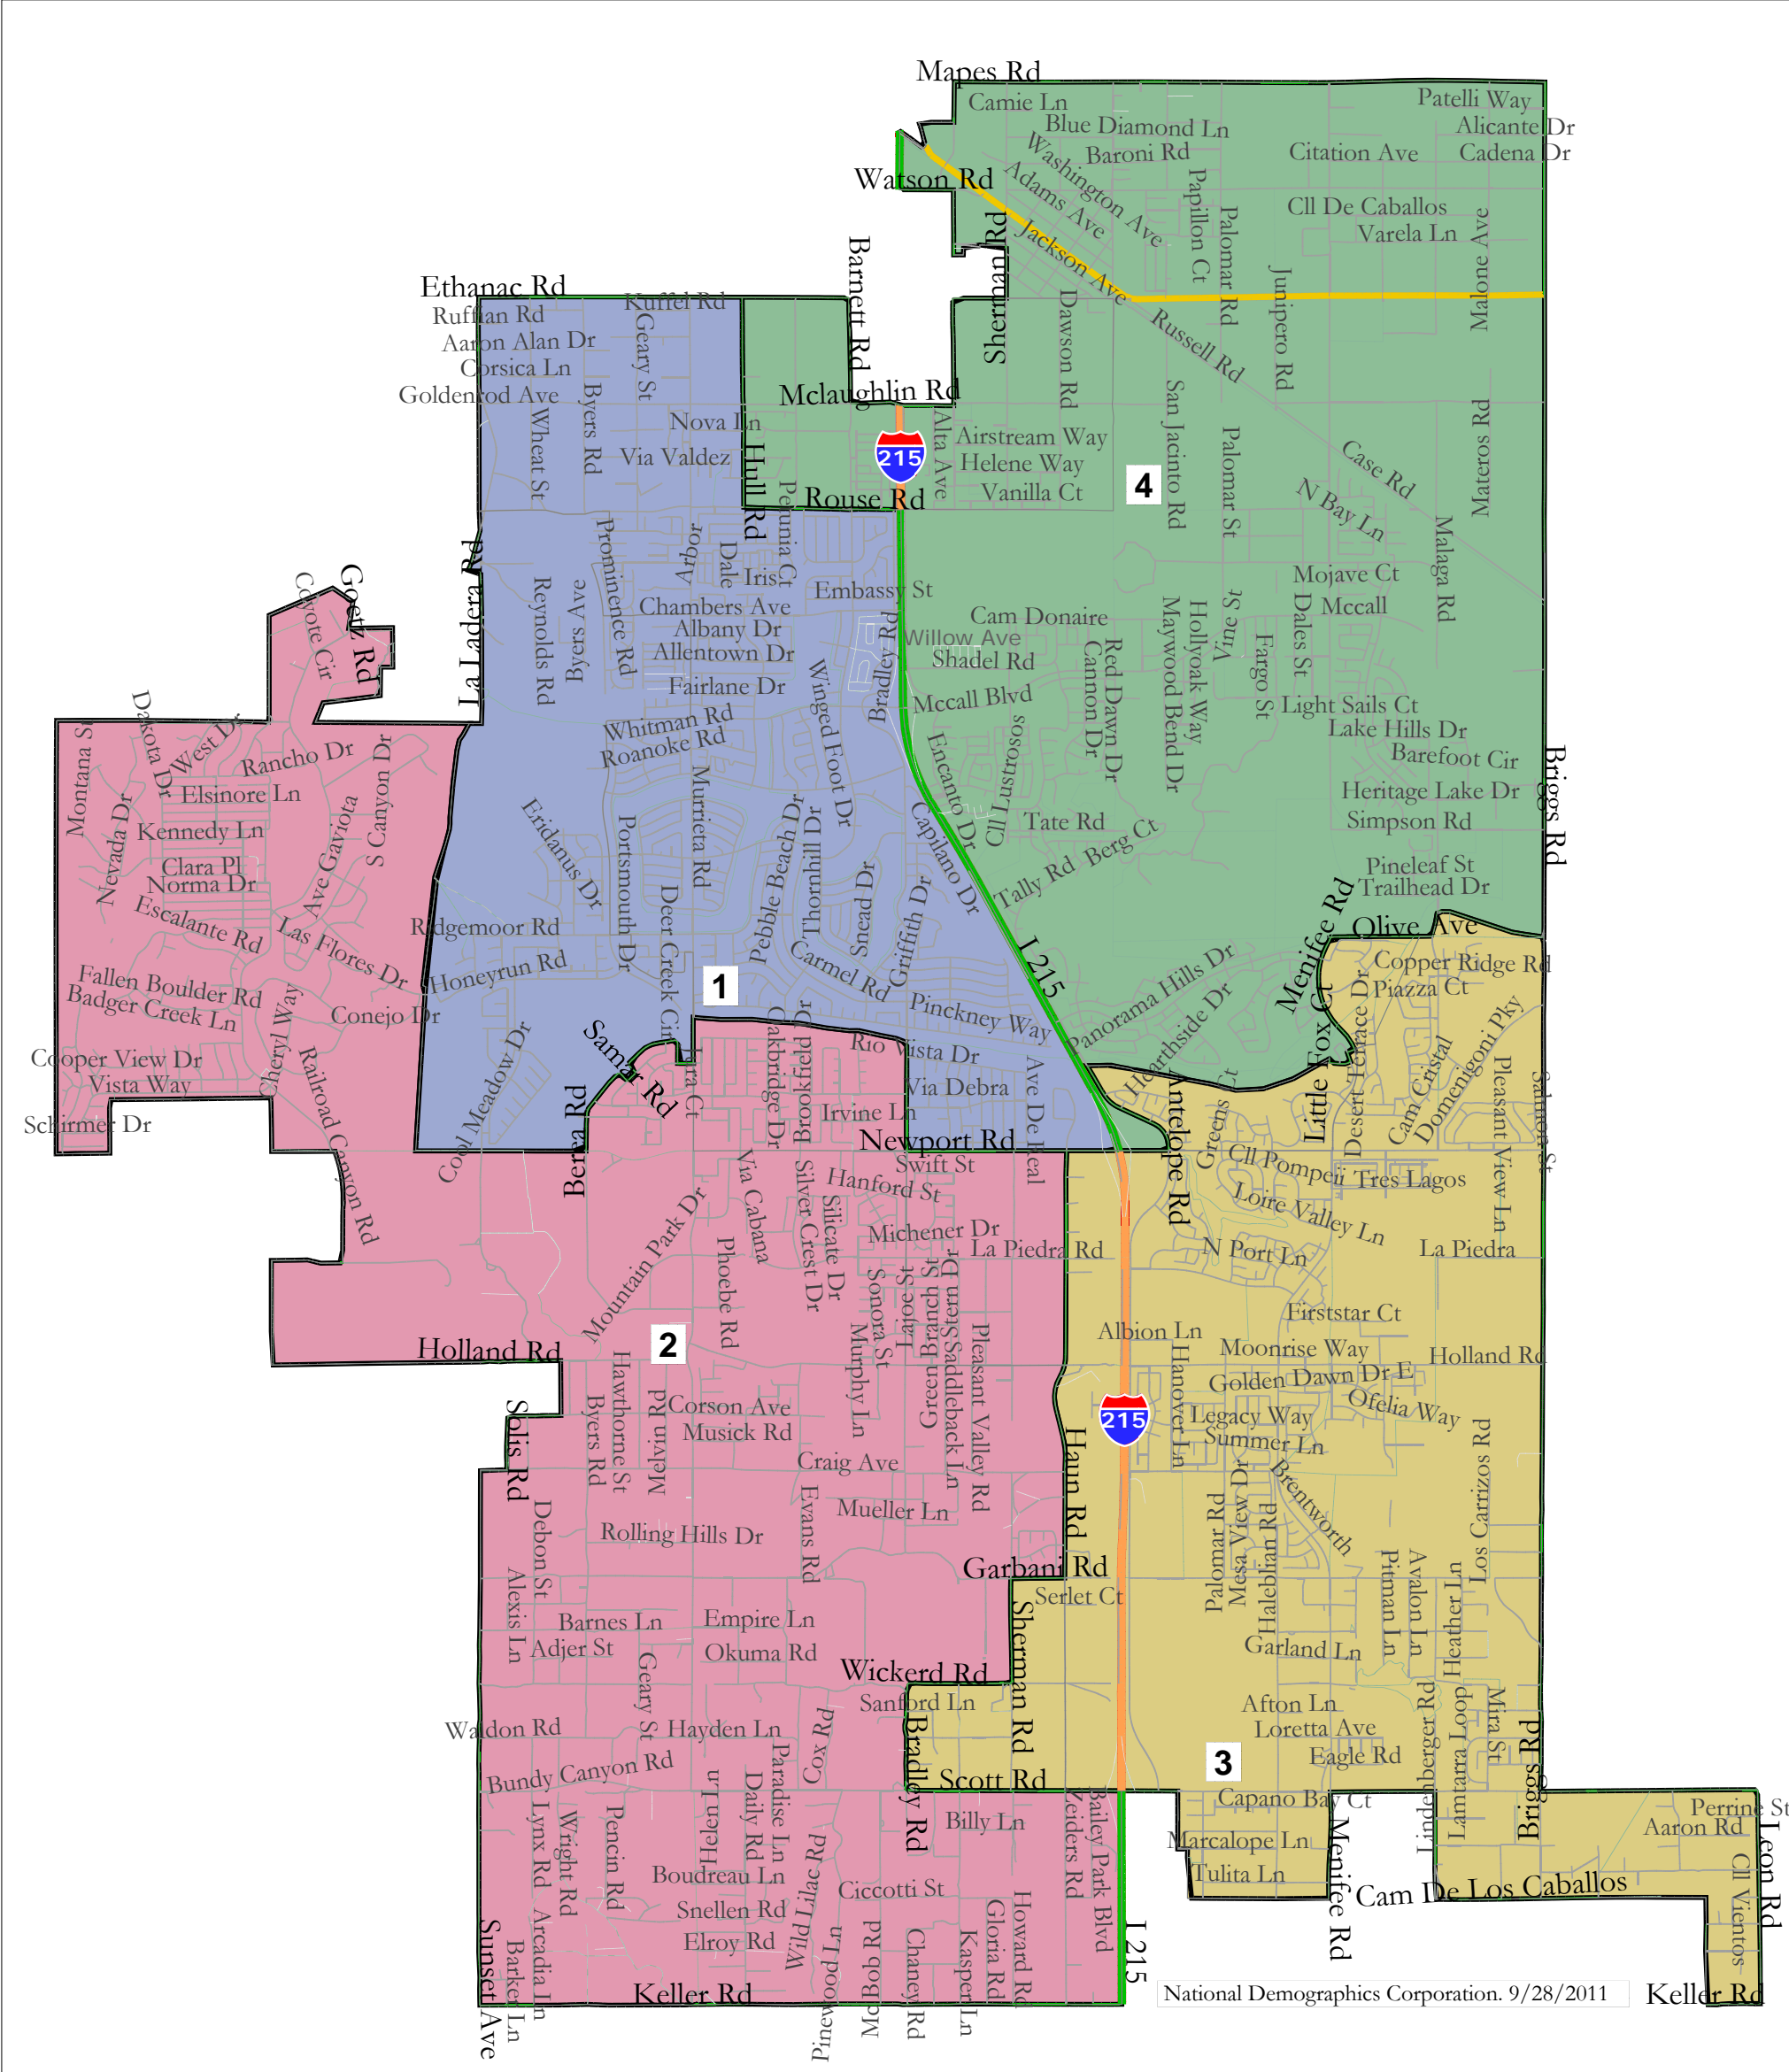

**Four District Boundary Map  
Adopted 2011 after Census 2010**

**District 1 -  
Greg August,  
Elected 2016**

**District 2 -  
Matt Liesemeyer,  
Elected 2018**

**District 3 -  
Lesla Sobek,  
Elected 2016**

**District 4 -  
Dean Deines,  
Elected 2018**

**Mayor at Large -  
Bill Zimmerman  
Appointed 2018**