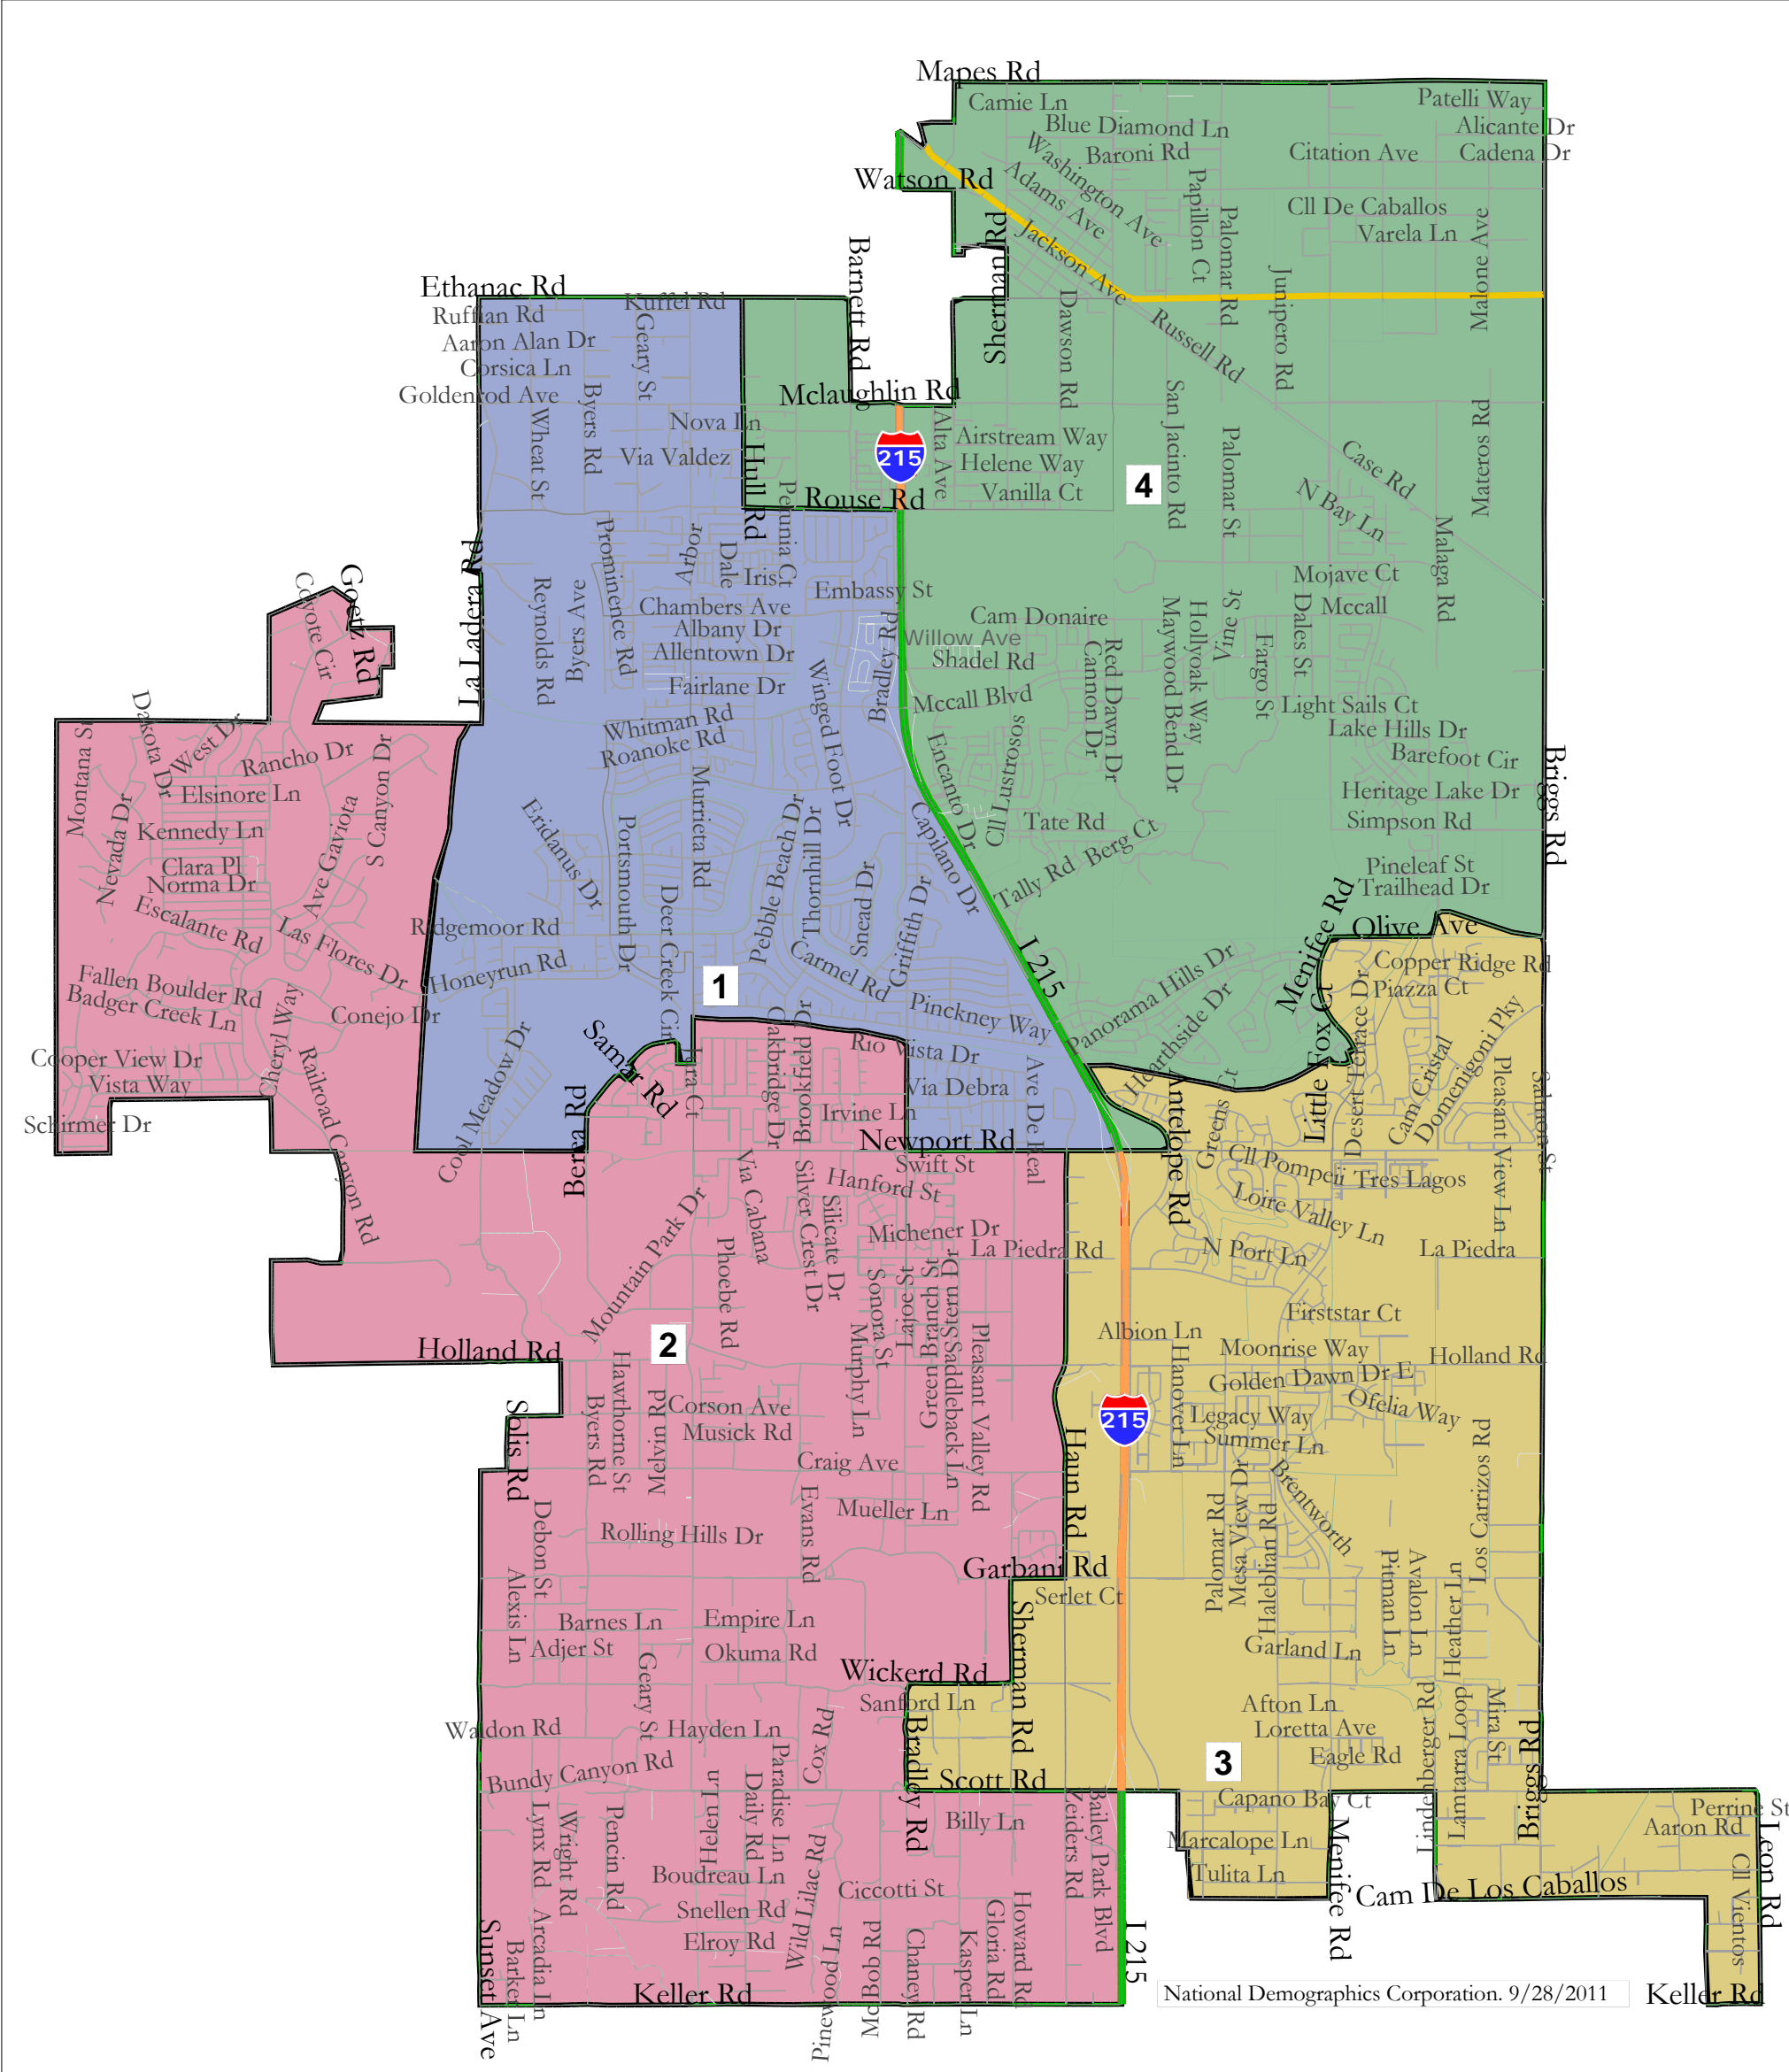

**Four District Boundary Map
Adopted 2011 after Census 2010**

**District 1 -
Greg August,
Elected 2016**

**District 2 -
Matt Liesemeyer,
Elected 2018**

**District 3 -
Lesla Sobek,
Elected 2016**

**District 4 -
Dean Deines,
Elected 2018**

**Mayor at Large -
Bill Zimmerman
Appointed 2018**